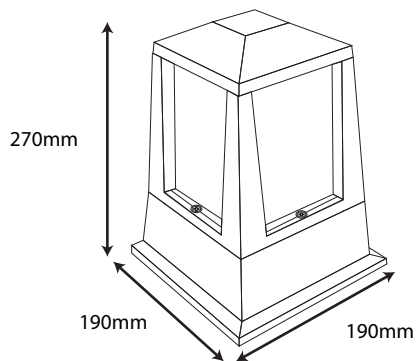

DIMENSION

PRODUCT

Name	OTD OUTDOOR LIGHT
Reference	EL-OTD-ST3
Model	EL-OTD-ST
Body color	Black / Sand Silver / Green & Brush Gold
Material	Die-casting Aluminum + Glass
Category	Outdoor

OTHER DATA

Holder Base	E27
Power	Max. 40W
Dimension (mm)	L: 190 mm W: 190 mm H: 270
Ingress Protection	IP54
Frequency (Hz)	50/60 Hz
Mains voltage	AC 220-240V
Class I	
No UV or IR Radiation	
High Energy Efficiency	
Low Power Consumption	
Long Life-Span	
Low Temperature Rising	